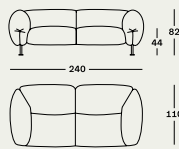

### **Monobloc sofas**

Carrying frame in matt black or red RAL 3004 steel, complete of stiff polyester straps in the shade anthracite for the support of the cushions. Seat, back and armrest cushions in polyurethane regenerated and regenerable polyester balls. Paddings assembly without glues. Removable fabric cover.

**Sofa 205**

**Sofa 240**

**Sofa 280**